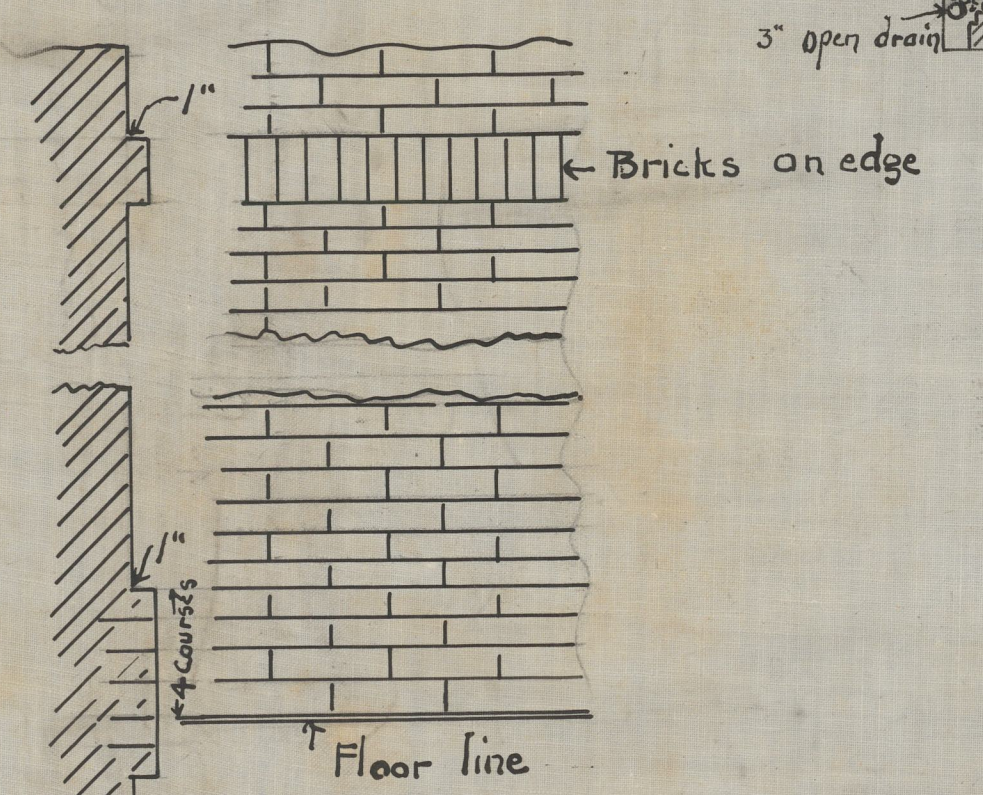

End view  
Electric Light

PLANS FOR  
 — DINING ROOM AND DORMITORY —  
 . AT .  
 — THE MISSISSIPPI INDUSTRIAL COLLEGE —  
 HOLLY SPRINGS, MISS.  
 SCALE 1/4" = 1'-0"

SECTION ON LINE M-N

R. R. TAYLOR, ARCT.  
 TUSKEGEE, ALA., 1910

Wiring Designed by  
 H. H. Craft, Elec.

DETAIL OF BRICK WAJNSCOT.  
 Bricks to be hard and  
 of uniform color. To be laid  
 in mortar colored red.  
 Scale 1" = 1'-0"