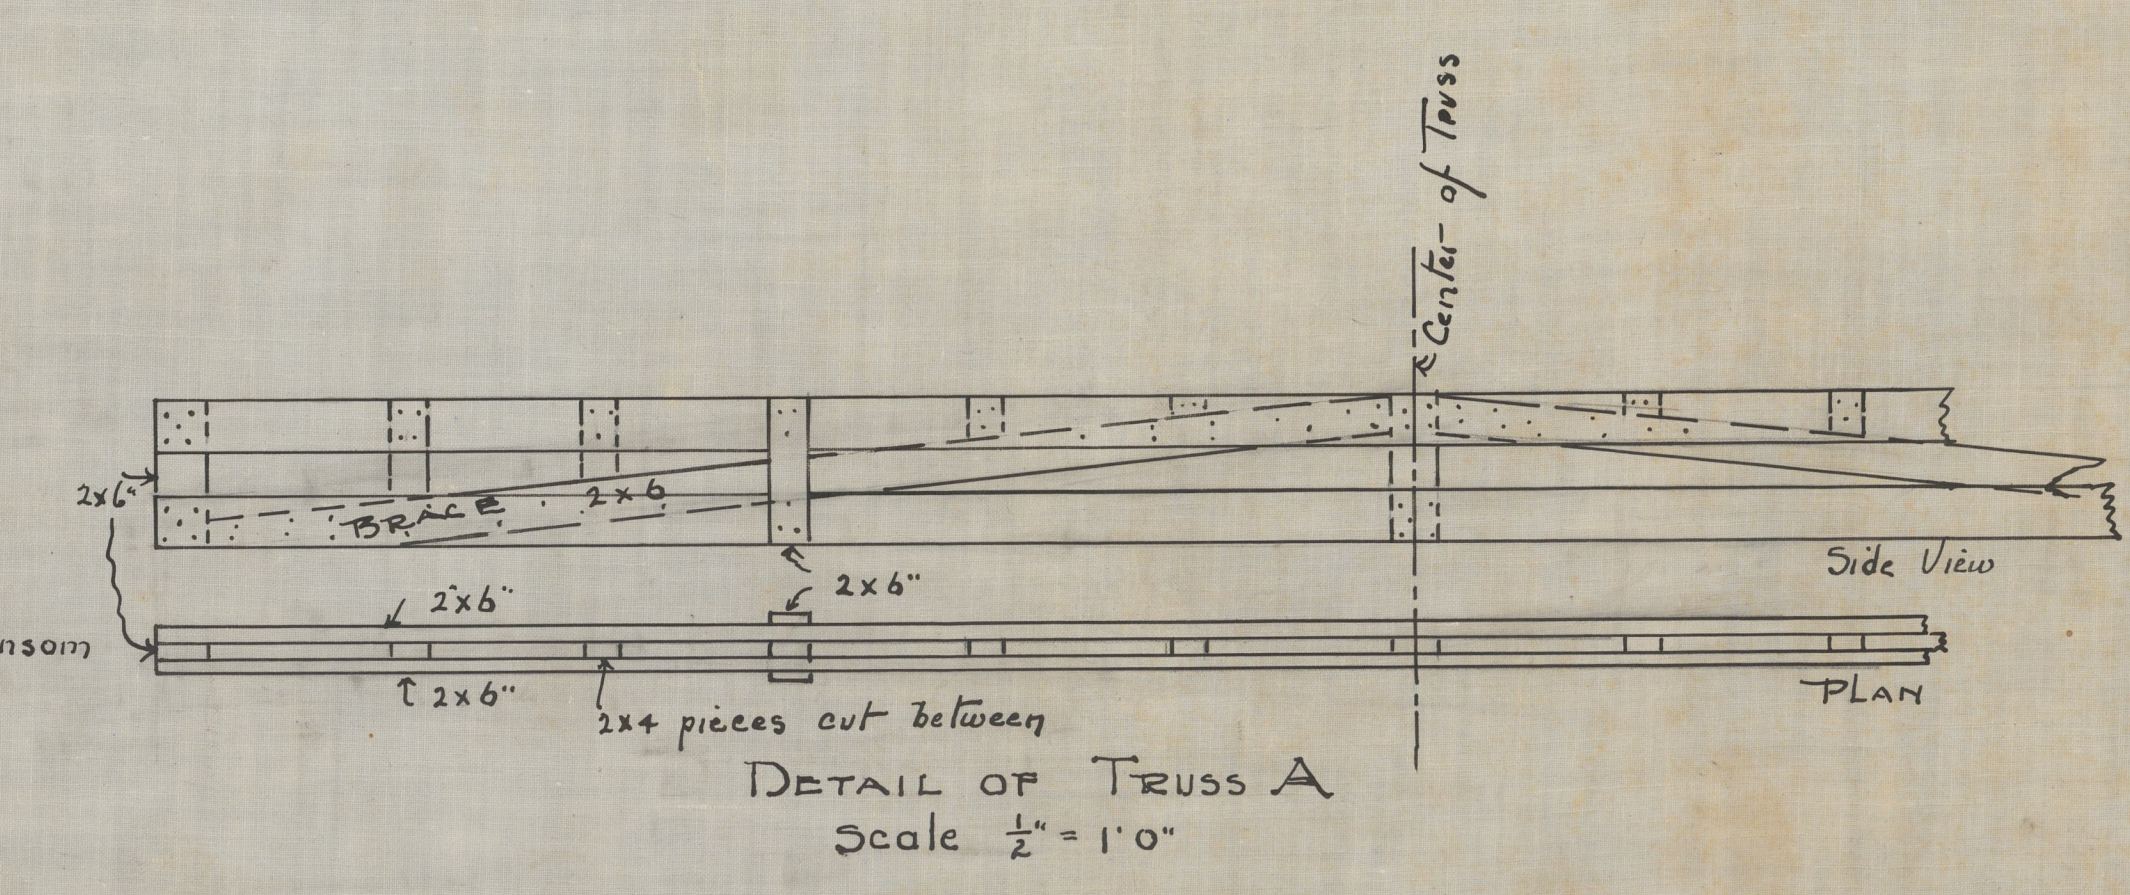

End view  
Electric Light

PLANS FOR  
 — DINING ROOM AND DORMITORY —  
 . AT .  
 — THE MISSISSIPPI INDUSTRIAL COLLEGE —  
 HOLLY SPRINGS, MISS.  
 SCALE 1/4" = 1'-0"

SECTION ON LINE M-N

R. R. TAYLOR, ARCT.  
 TUSKEGEE, ALA., 1910

Wiring Designed by  
 H. H. Craft, Elec.

DETAIL OF BRICK WAJNSCOT.  
 Bricks to be hard and  
 of uniform color. To be laid  
 in mortar colored red.  
 Scale 1" = 1'-0"