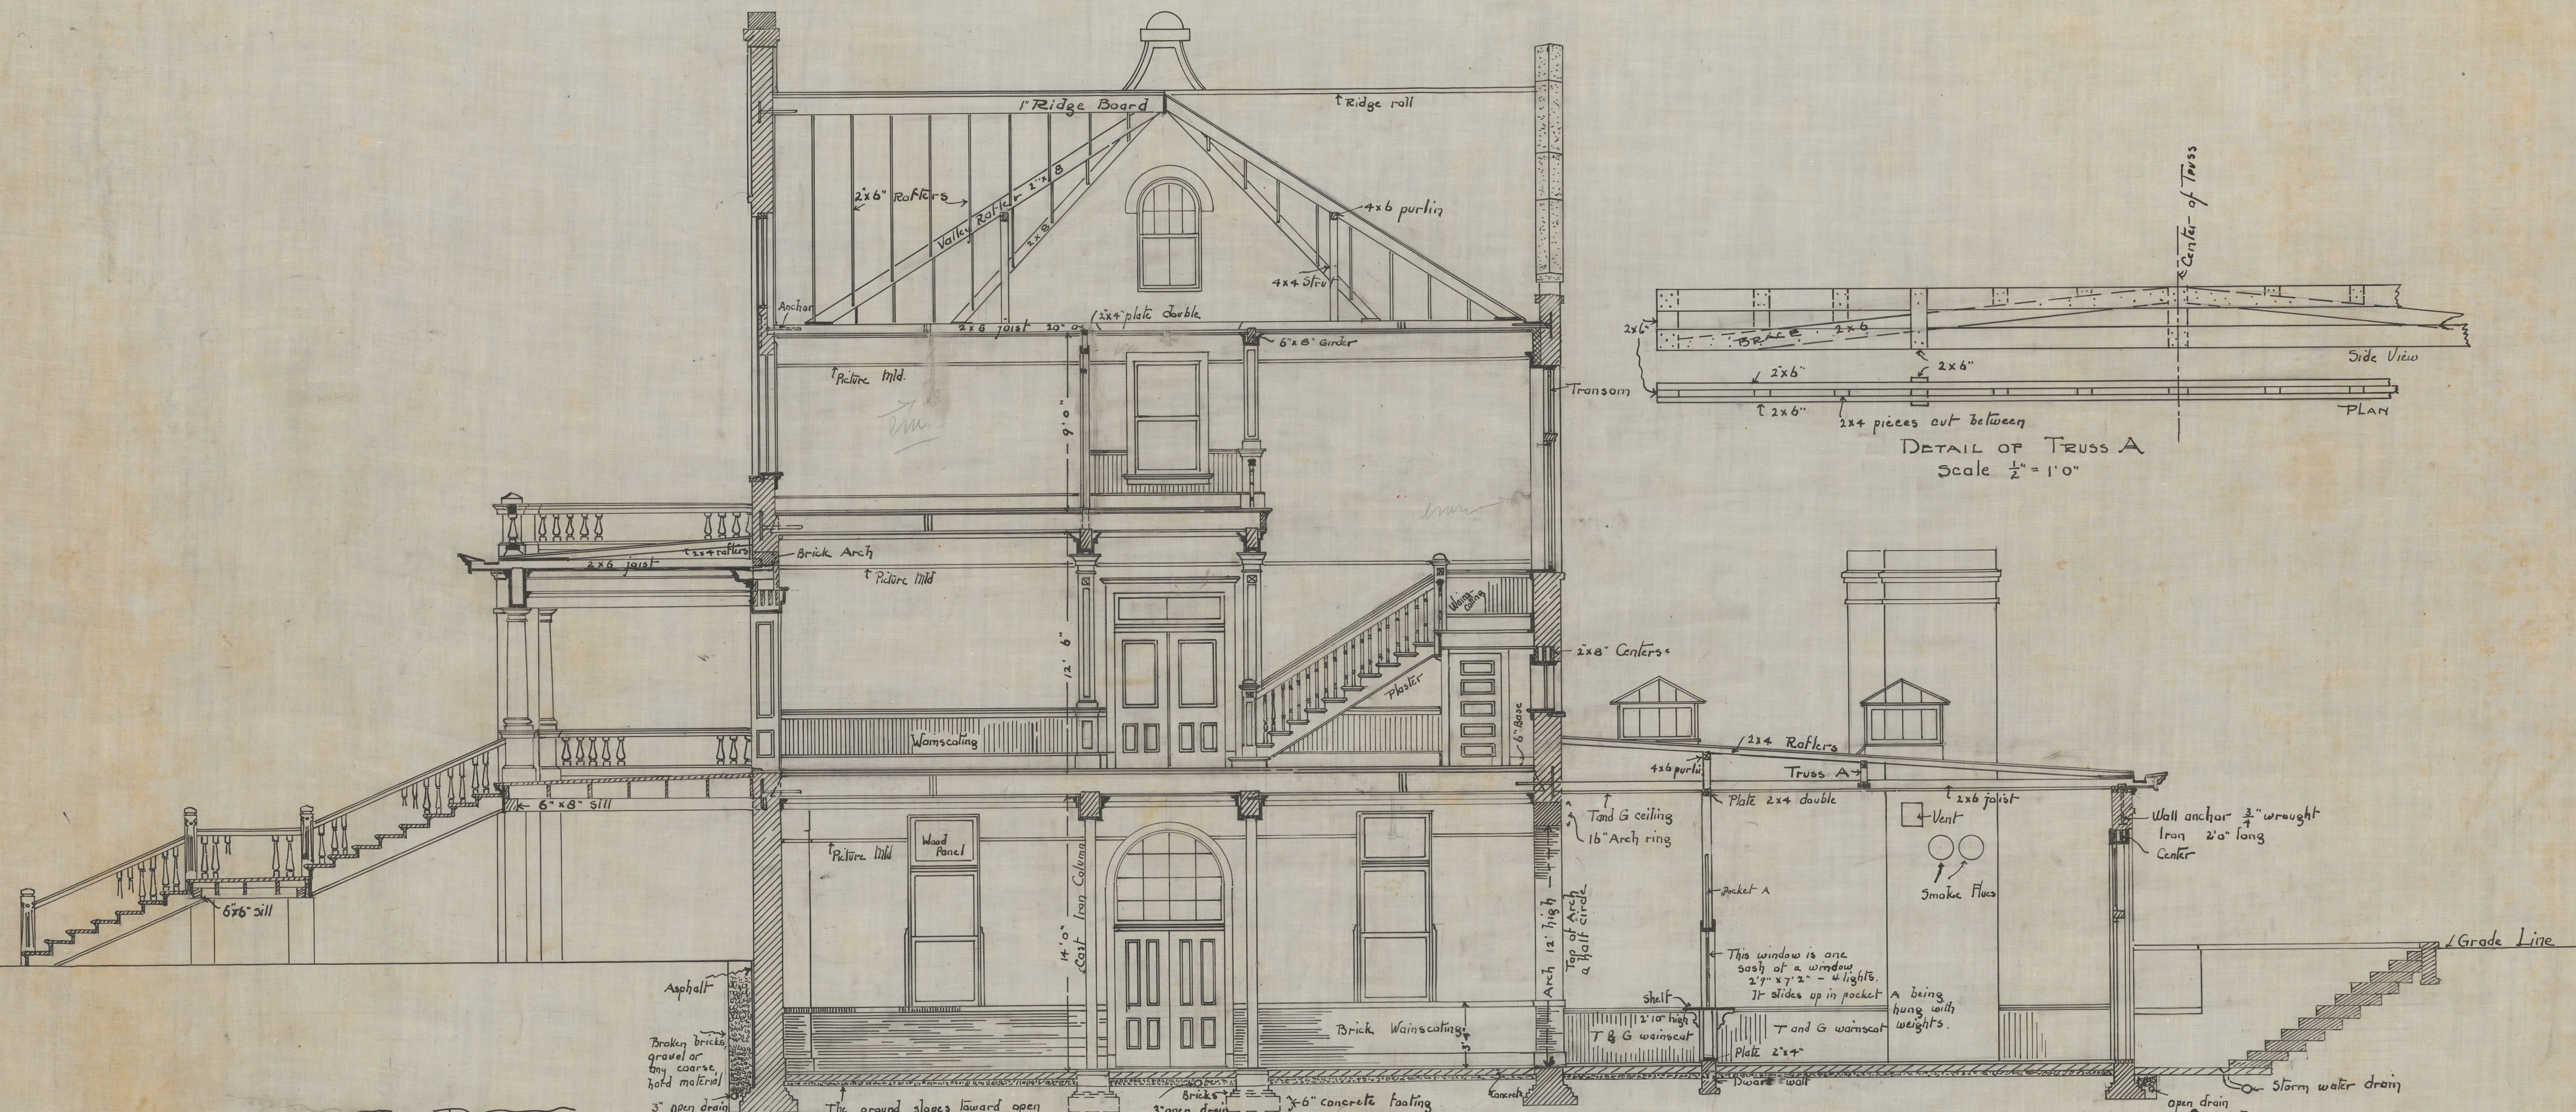

End view  
Electric Light

PLANS FOR  
 — DINING ROOM AND DORMITORY —  
 . AT .  
 — THE MISSISSIPPI INDUSTRIAL COLLEGE —  
 HOLLY SPRINGS, MISS.  
 SCALE 1/4" = 1'-0"

SECTION ON LINE M-N

R. R. TAYLOR, ARCT.  
 TUSKEGEE, ALA., 1910

Wiring Designed by  
 H. H. Craft, Elec.

DETAIL OF BRICK WAJNSCOT.  
 Bricks to be hard and  
 of uniform color. To be laid  
 in mortar colored red.  
 Scale 1" = 1'-0"