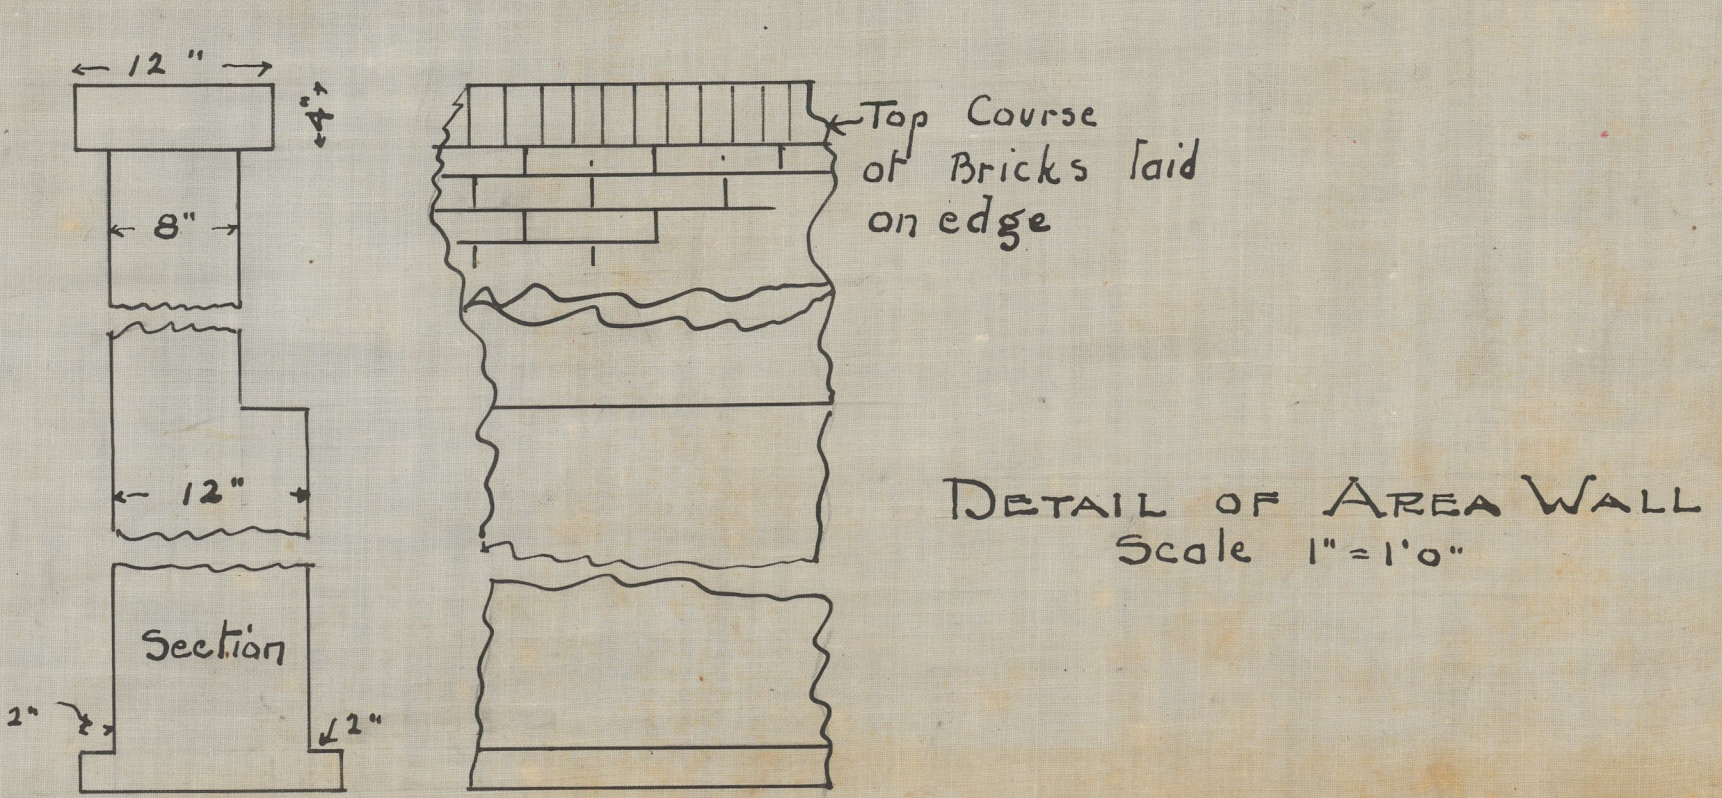

End view  
Electric Light

PLANS FOR  
 — DINING ROOM AND DORMITORY —  
 . AT .  
 — THE MISSISSIPPI INDUSTRIAL COLLEGE —  
 HOLLY SPRINGS, MISS.  
 SCALE 1/4" = 1'-0"

SECTION ON LINE M-N

R. R. TAYLOR, ARCT.  
 TUSKEGEE, ALA., 1910

Wiring Designed by  
 H. H. Craft, Elec.

DETAIL OF BRICK WAJNSCOT.  
 Bricks to be hard and  
 of uniform color. To be laid  
 in mortar colored red.  
 Scale 1" = 1'-0"